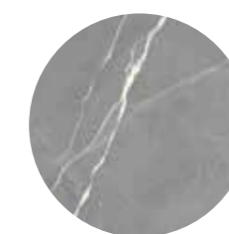

**Contrasti sottili
e delicati per
ambienti versatili,
luminosi e suggestivi.**

Subtle, delicate contrasts for
versatile, bright and charming
spaces.